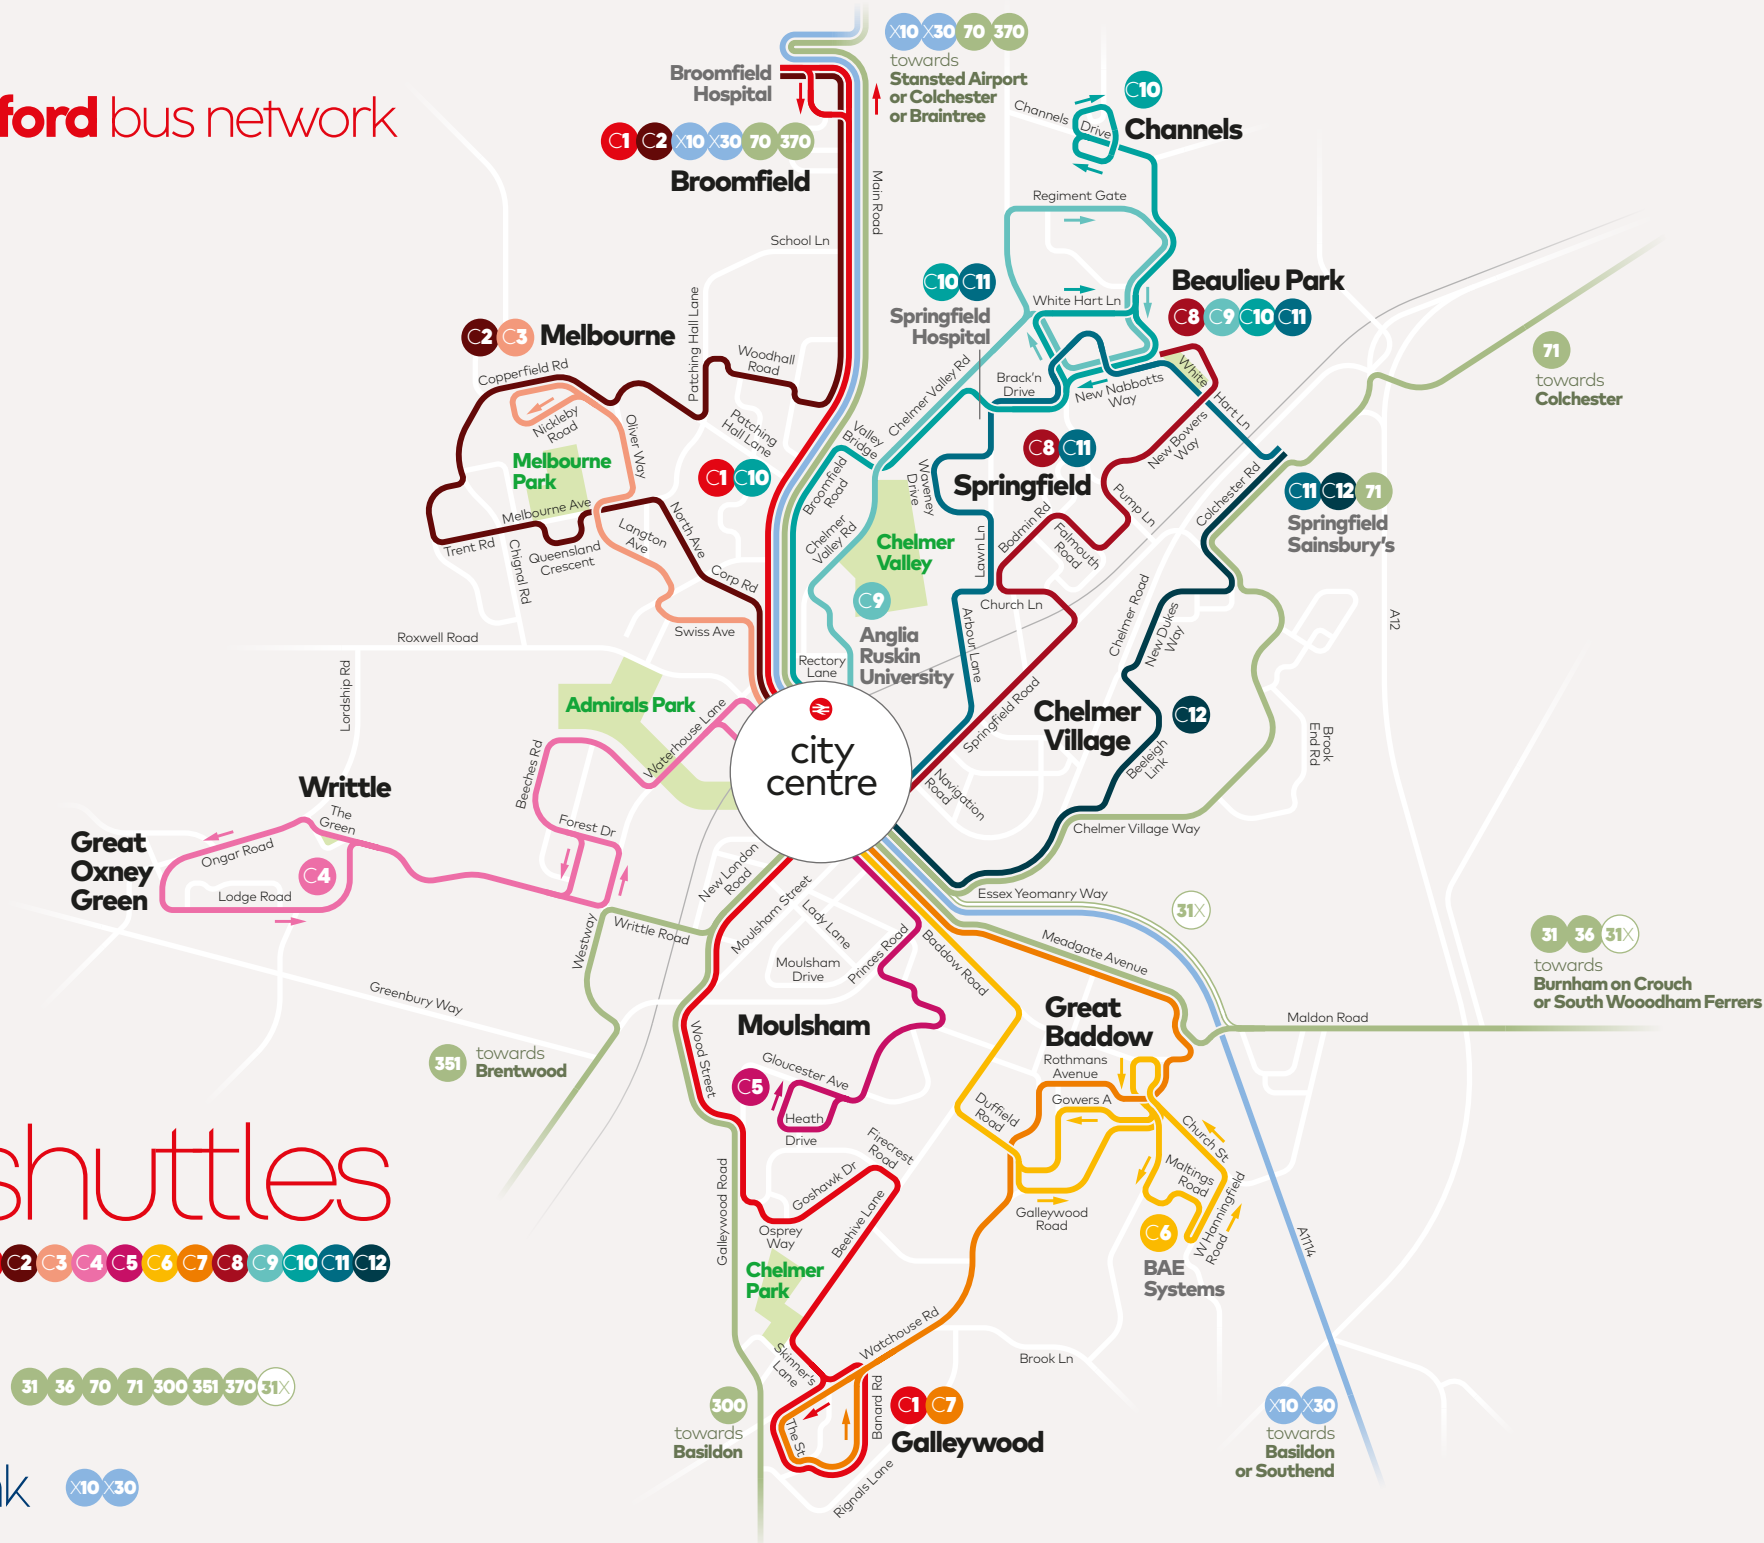

Chelmsford bus network

shuttles

C1 C2 C3 C4 C5 C6 C7 C8 C9 C10 C11 C12

Essex BUS

31 36 70 71 300 351 370 31X

Essex airlink

X10 X30