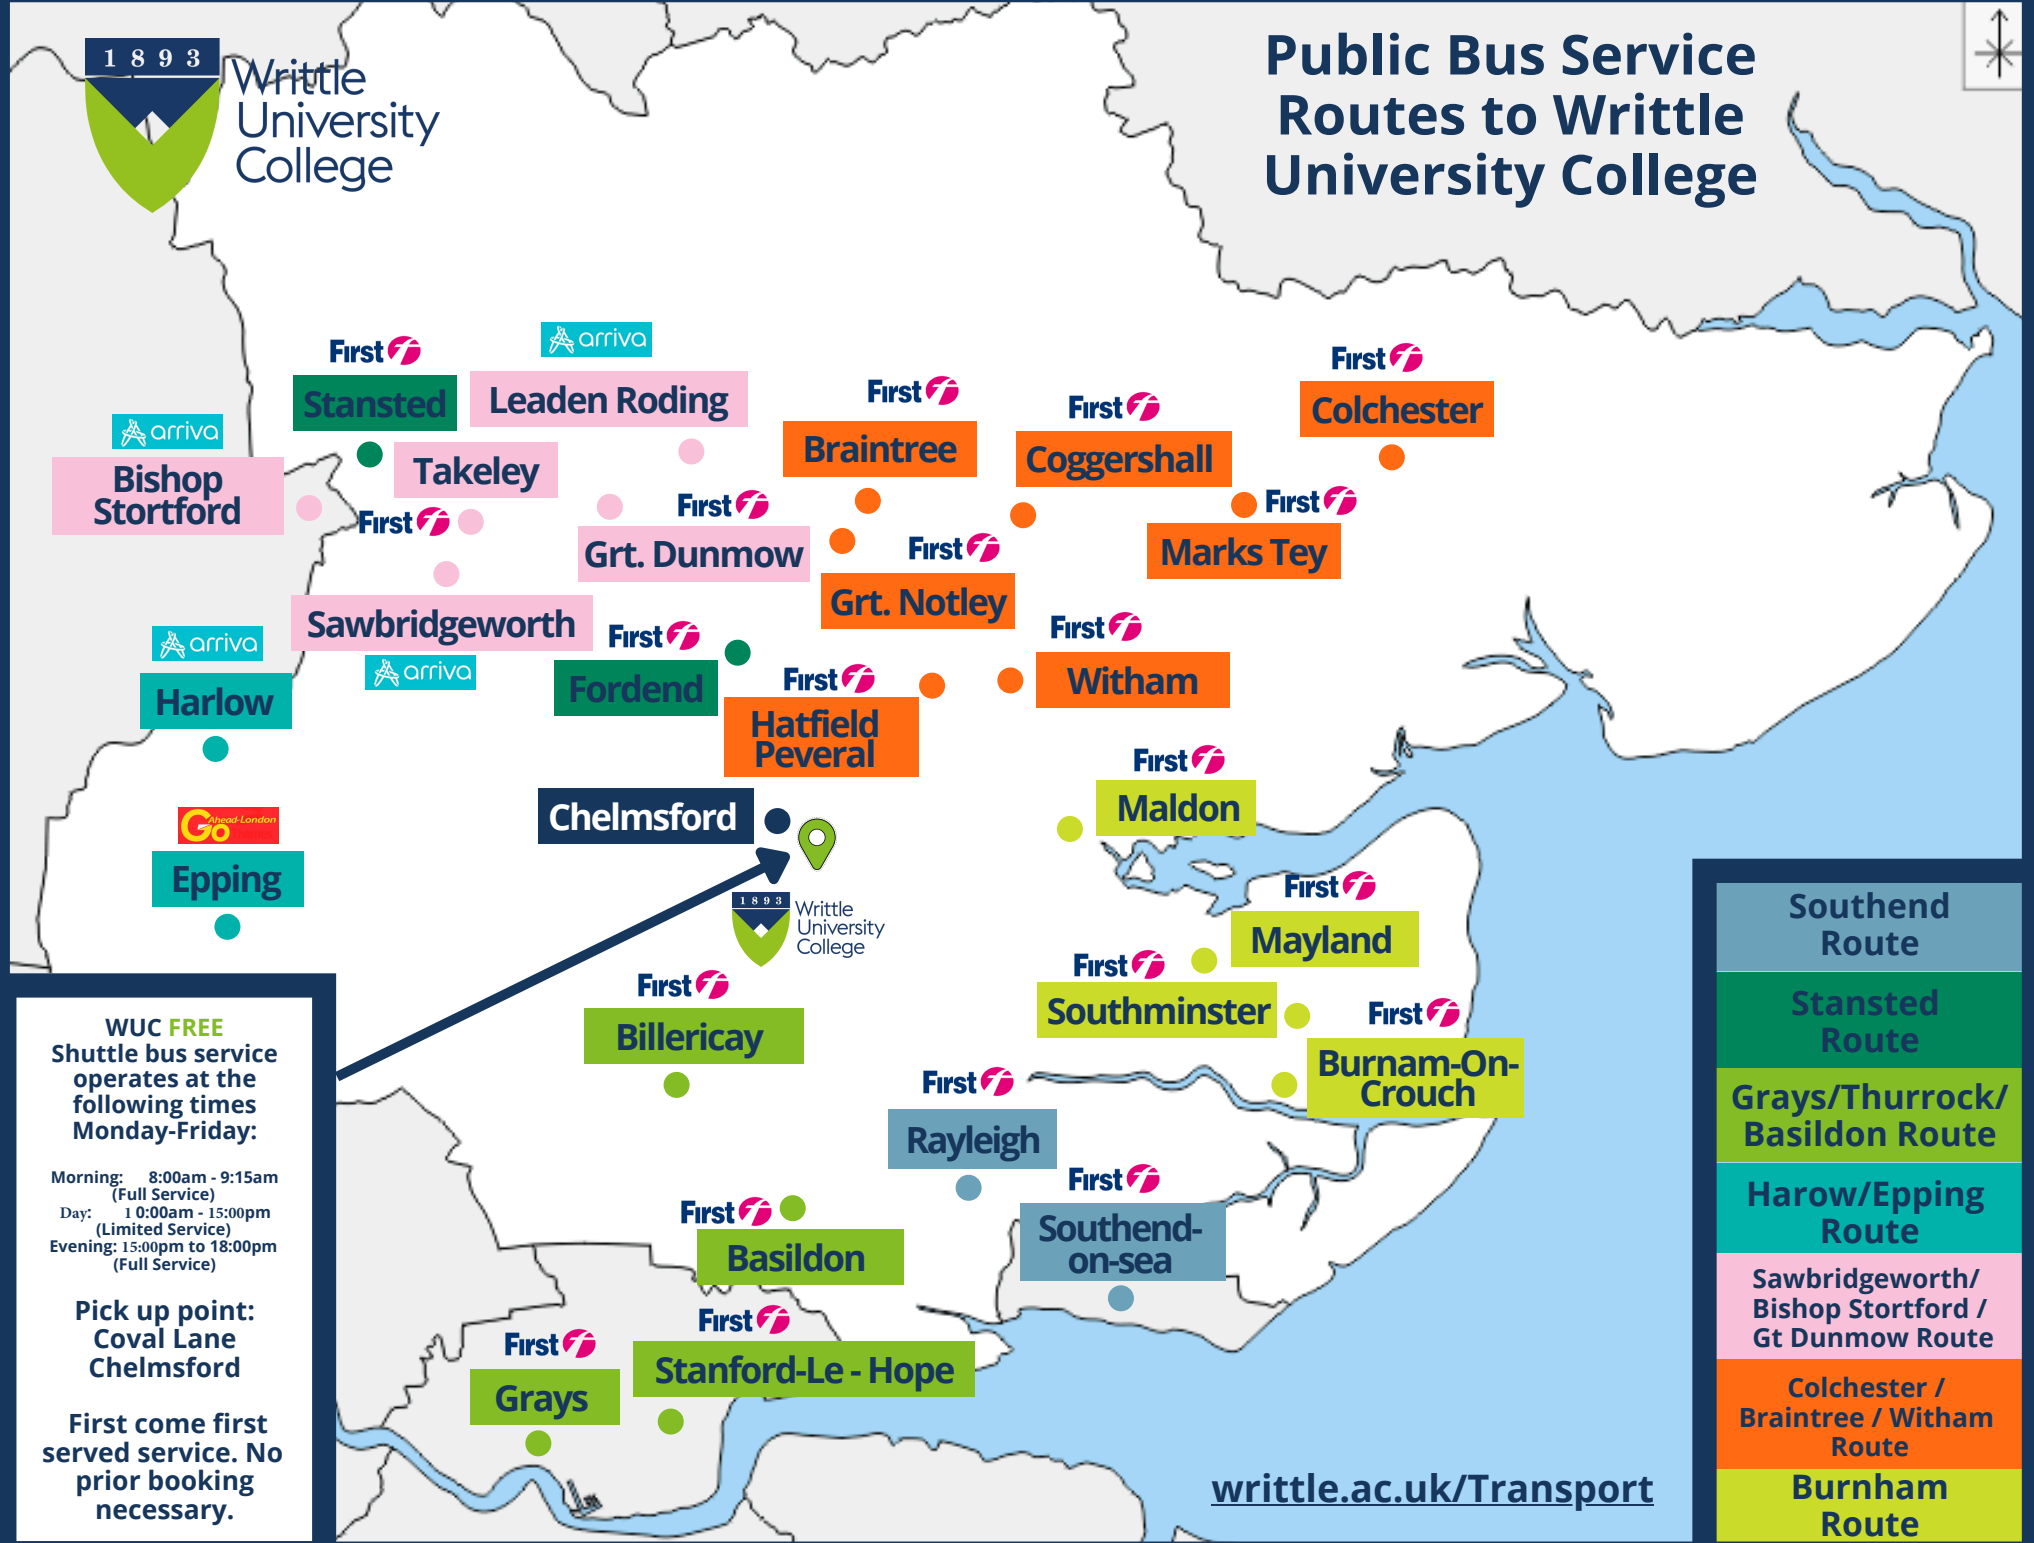

1893

Writtle University College

Public Bus Service Routes to Writtle University College

WUC FREE
Shuttle bus service operates at the following times Monday-Friday:

Morning: 8:00am - 9:15am (Full Service)
Day: 10:00am - 15:00pm (Limited Service)
Evening: 15:00pm to 18:00pm (Full Service)

Pick up point:
Coval Lane
Chelmsford

First come first served service. No prior booking necessary.

- Southend Route
- Stansted Route
- Grays/Thurrock/Basildon Route
- Harlow/Epping Route
- Sawbridgeworth/Bishop Stortford / Gt Dunmow Route
- Colchester / Braintree / Witham Route
- Burnham Route

writtle.ac.uk/Transport