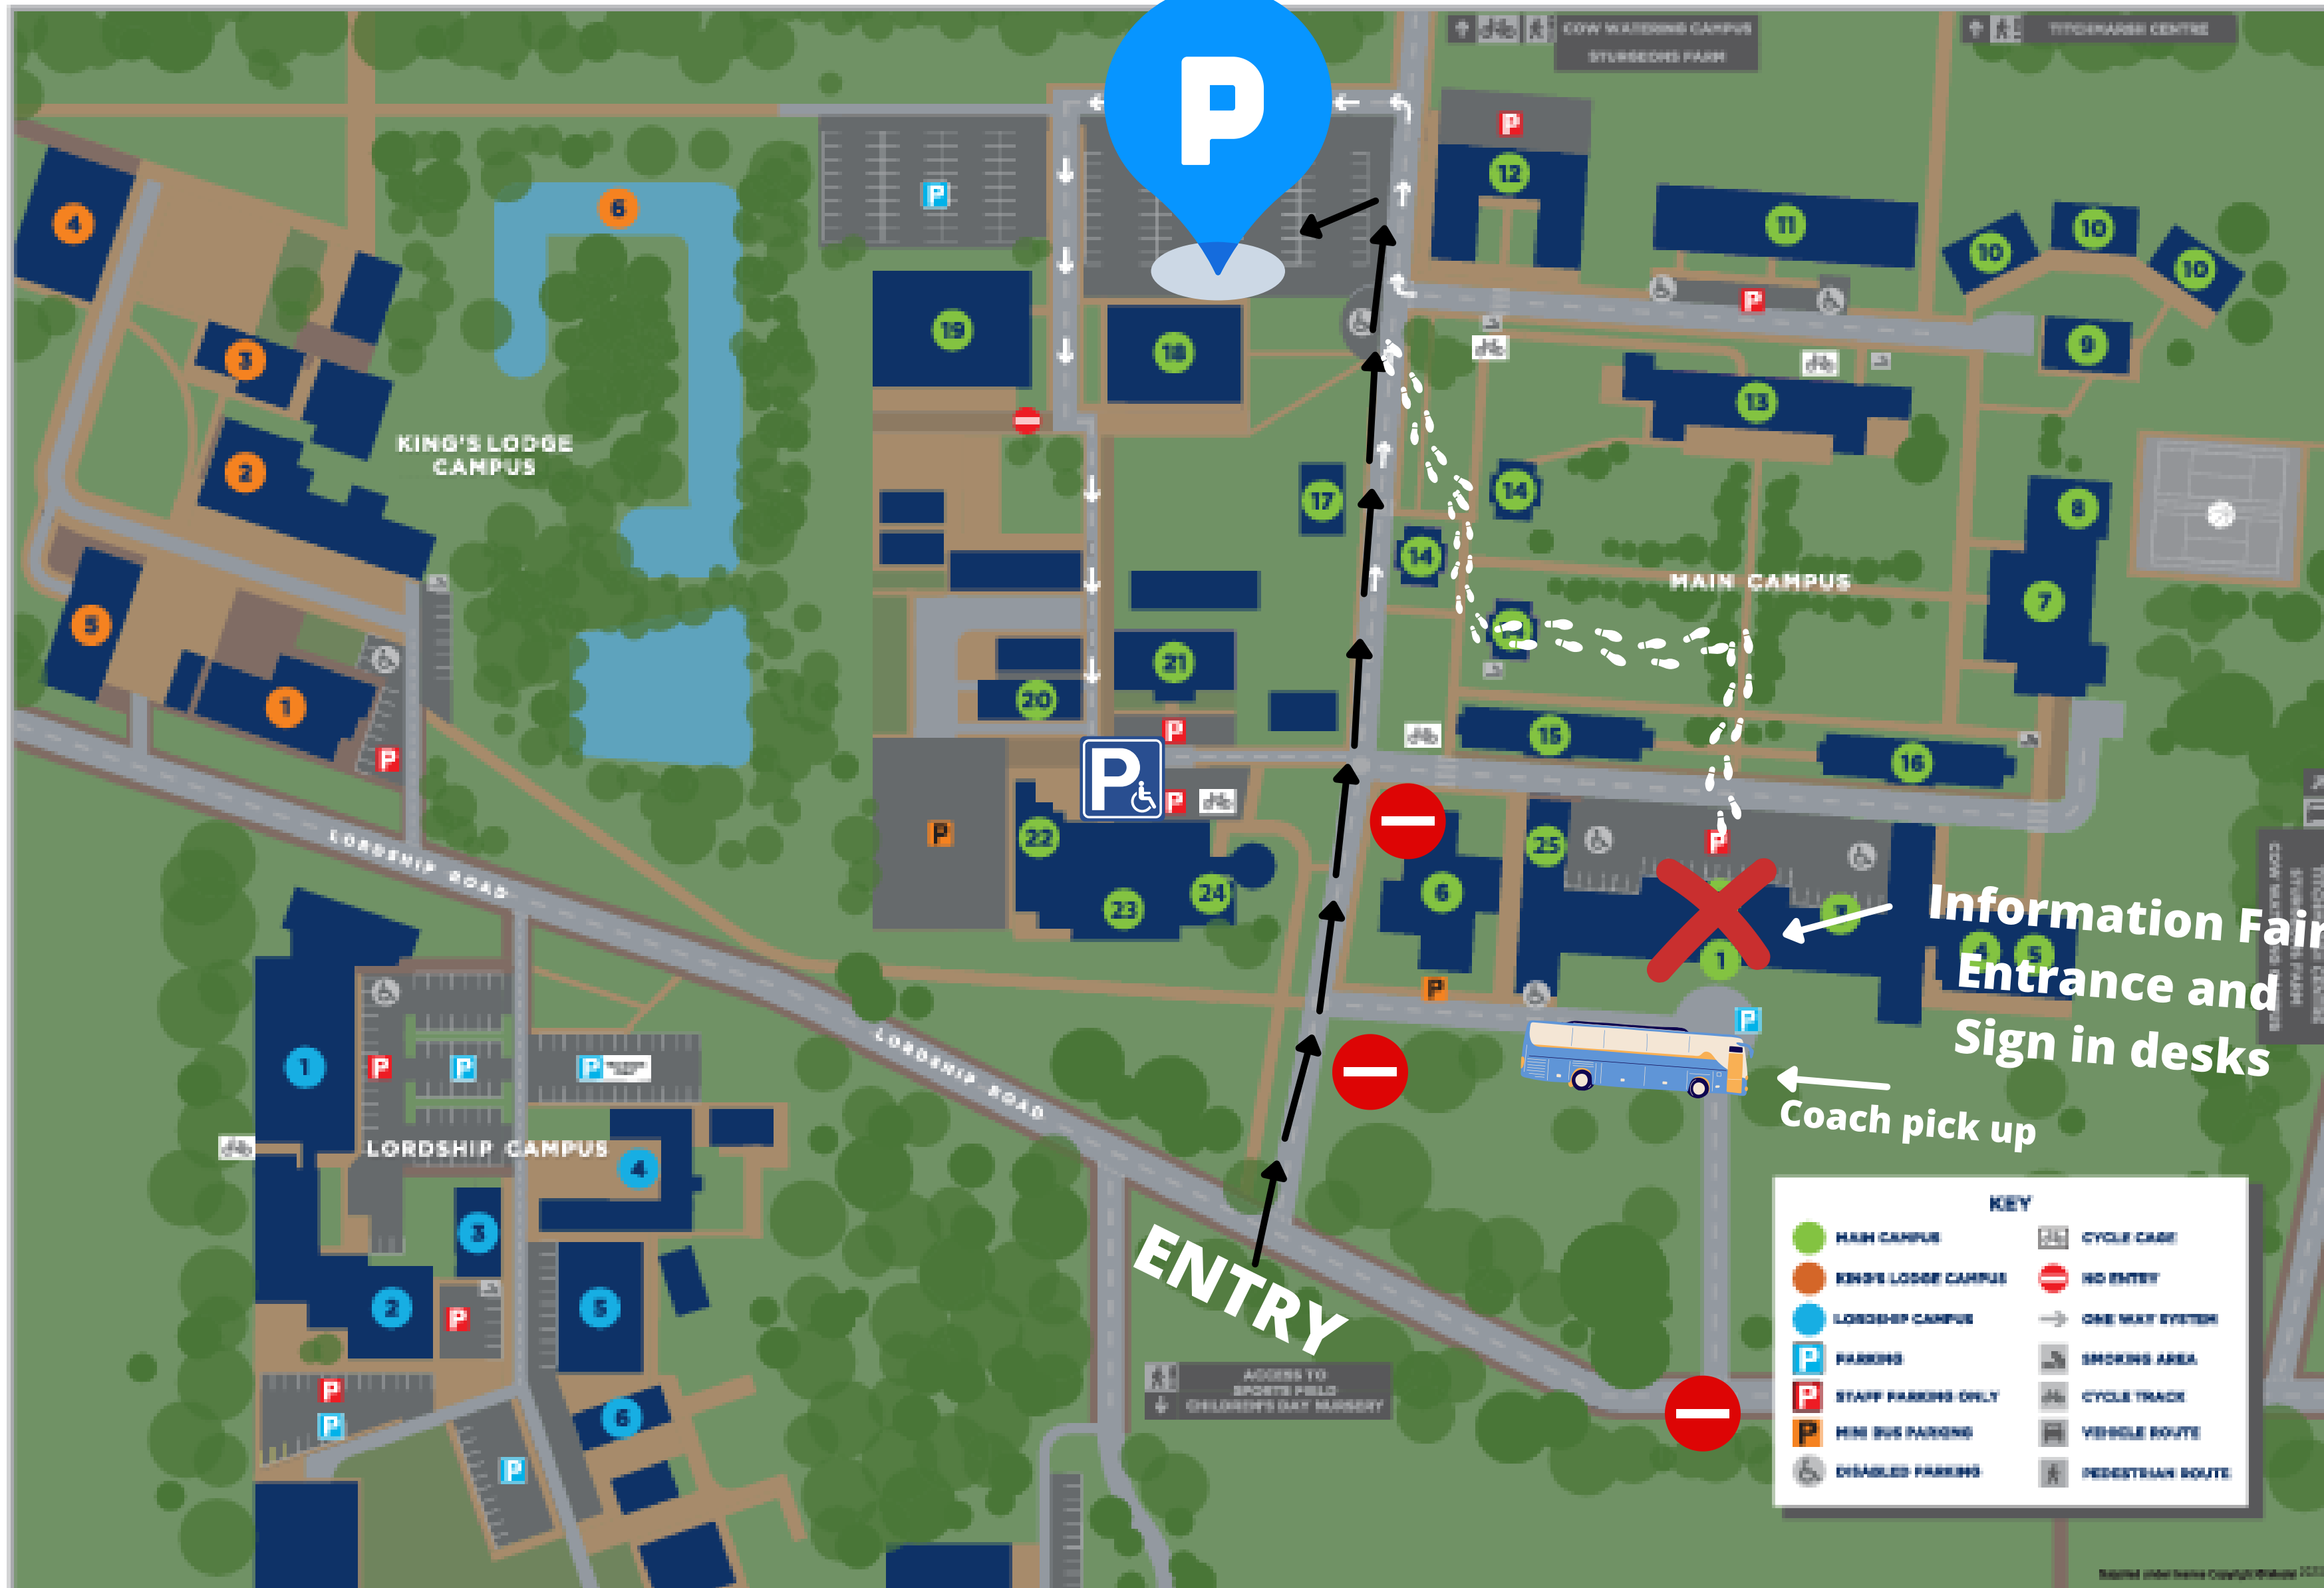

Campus Map

KING'S LODGE CAMPUS

- 1: Pet Behaviour Academy
- 2: Engineering Block
- 3: Postharvest Building
- 4: Baroness Platt Building
- 5: Tythe Barn
- 6: Moat

MAIN CAMPUS

- 1: Reception & Main Building
- 2: Main Hall
- 3: Students' Union
- 4: Library
- 5: FE Learning Hub
- 6: Centre of Sport & Health
- 7: Garden Room Restaurant
- 8: Conference Suite
- 9: HE Hub
- 10: Maddison Hall of Residence
- 11: Tabor Hall of Residence
- 12: Hamilton Hall of Residence
- 13: Strutt Hall of Residence
- 14: Harvey Hall of Residence
- 15: Dent Hall of Residence
- 16: Gill Hall of Residence
- 17: Stoneyshotts Offices
- 18: Tropical Green Houses
- 19: Amenity Landscape Building
- 20: Wilmott Building
- 21: Floristry Centre
- 22: Bar
- 23: Recreation and Fitness Centre
- 24: Multi Faith Room
- 25: Wellbeing Hub

LORDSHIP CAMPUS

- 1: Lordship Science Centre
- 2: Northumberland Lecture Theatre
- 3: Staff Centre
- 4: Lordship Tea Room and Pantry
- 5: Lordship Canine Centre A
- 6: Lordship Canine Centre B