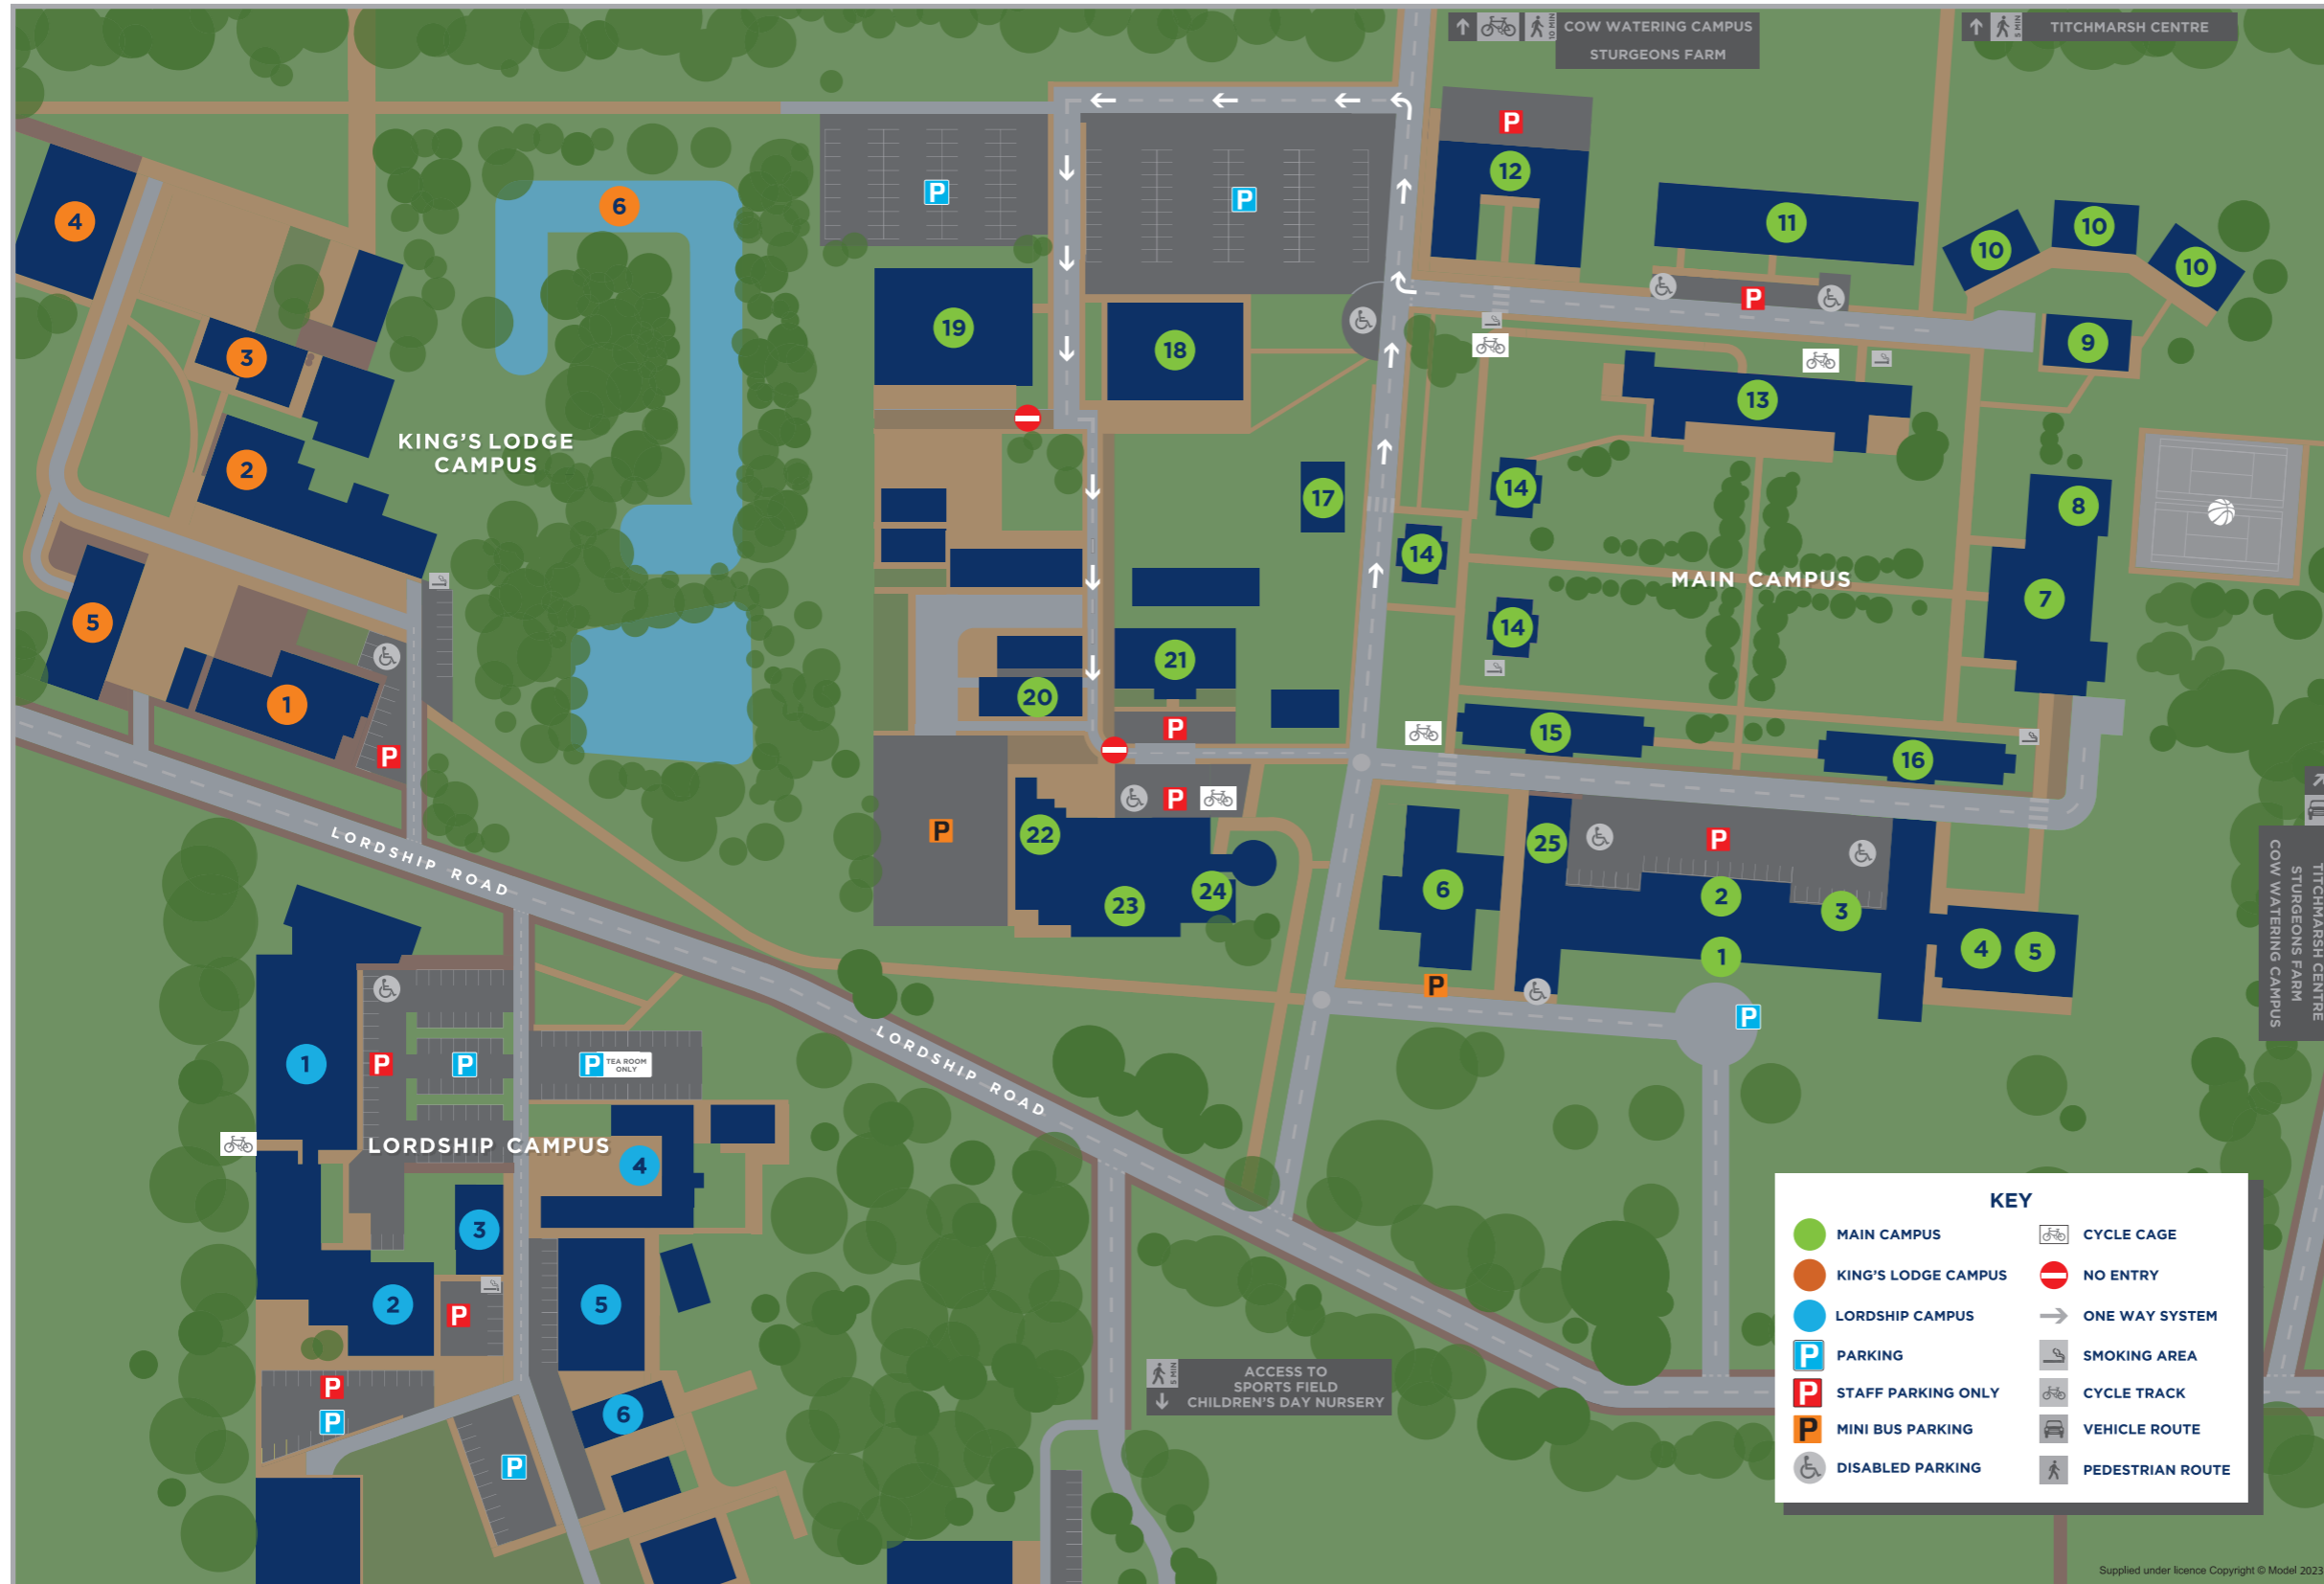

Campus Map

Scan the QR code for an online version.

KING'S LODGE CAMPUS

- 1: Pet Behaviour Academy
- 2: Engineering Block
- 3: Postharvest Building
- 4: Baroness Platt Building
- 5: Tythe Barn
- 6: Moat

MAIN CAMPUS

- 1: Reception & Main Building
- 2: Main Hall
- 3: Students' Union
- 4: Library
- 5: FE Learning Hub
- 6: Centre of Sport & Health
- 7: Garden Room Restaurant
- 8: Conference Suite
- 9: HE Hub
- 10: Maddison Hall of Residence
- 11: Tabor Hall of Residence
- 12: Hamilton Hall of Residence
- 13: Strutt Hall of Residence
- 14: Harvey Hall of Residence
- 15: Dent Hall of Residence
- 16: Gill Hall of Residence
- 17: Stoneysotts Offices
- 18: Tropical Green Houses
- 19: Amenity Landscape Building
- 20: Wilmott Building
- 21: Floristry Centre
- 22: Bar
- 23: Recreation and Fitness Centre
- 24: Multi Faith Room
- 25: Wellbeing Hub

LORDSHIP CAMPUS

- 1: Lordship Science Centre
- 2: Northumberland Lecture Theatre
- 3: Staff Centre
- 4: Lordship Tea Room and Pantry
- 5: Lordship Canine Centre A
- 6: Lordship Canine Centre B

Main Building Map

- = Teaching Areas
- = Staff Offices
- = Study Areas

Lordship Campus Map

Lordship Canine Centre A

Lordship Canine Centre B