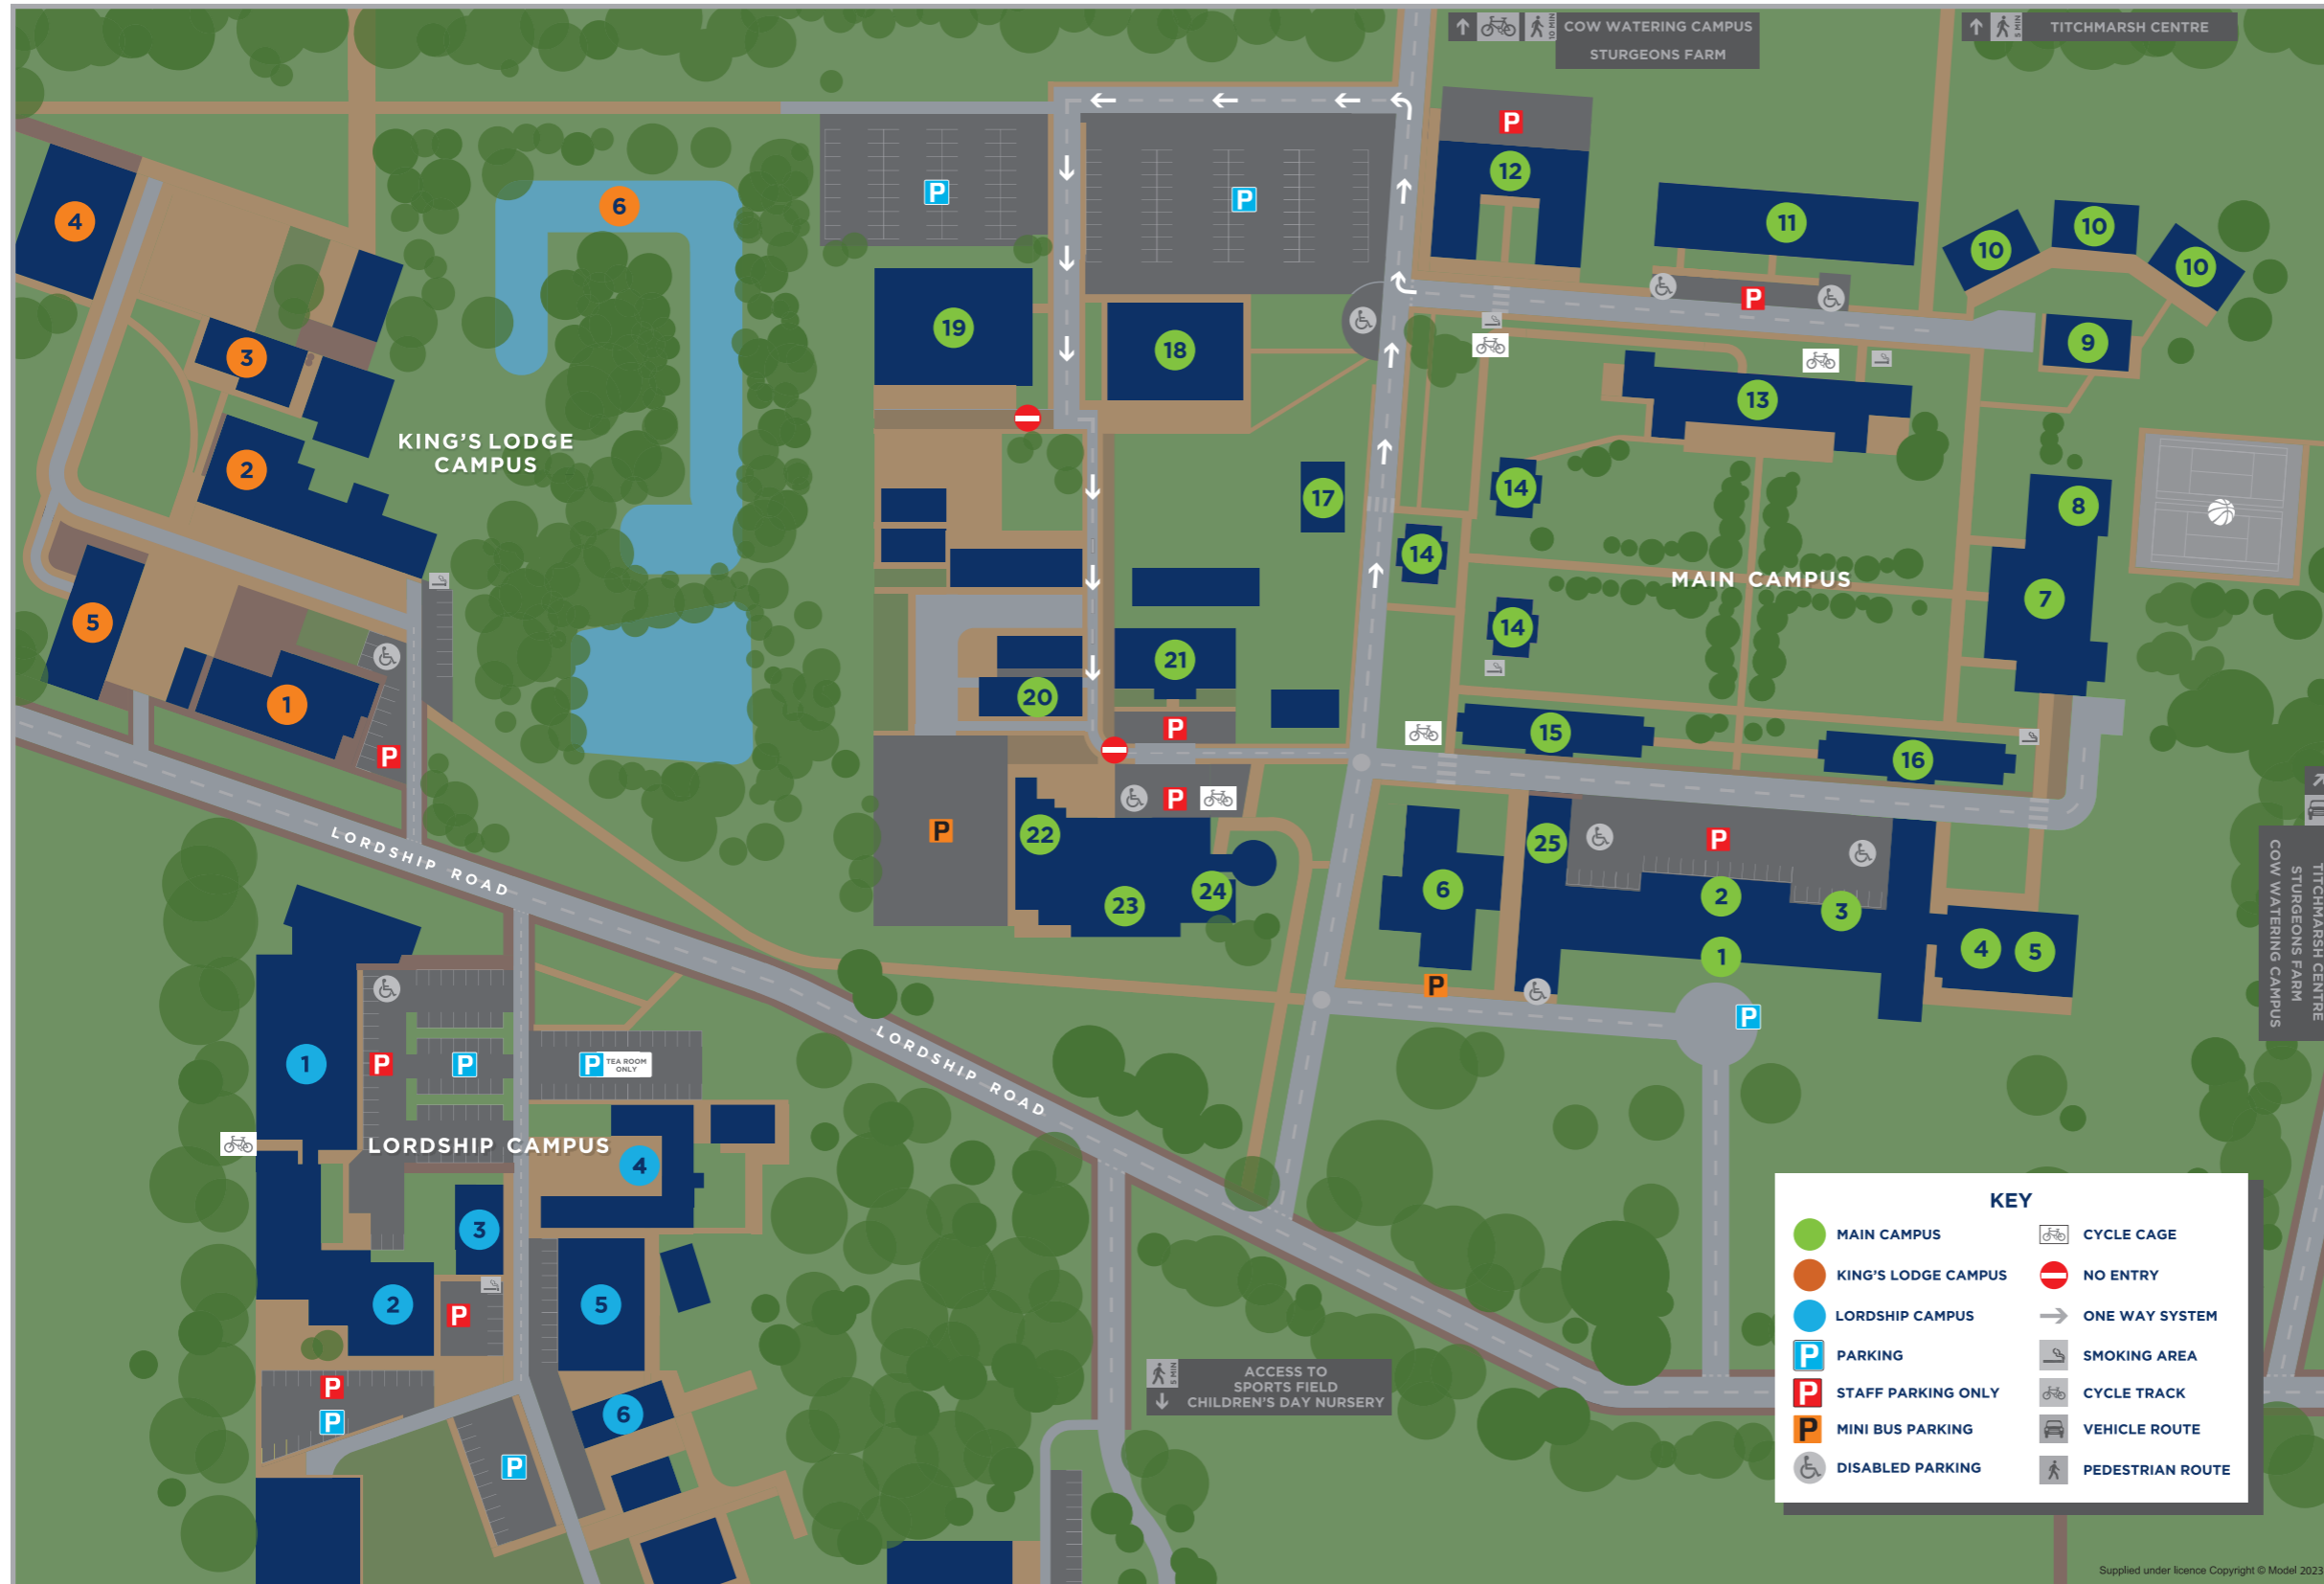

Campus Map

Scan the QR code for an online version.

KING'S LODGE CAMPUS

- 1: Pet Behaviour Academy
- 2: Engineering Block
- 3: Postharvest Building
- 4: Baroness Platt Building
- 5: Tythe Barn
- 6: Moat

MAIN CAMPUS

- 1: Reception & Main Building
- 2: Main Hall
- 3: Students' Union
- 4: Library
- 5: FE Learning Hub
- 6: Centre of Sport & Health
- 7: Garden Room Restaurant
- 8: Conference Suite
- 9: HE Hub
- 10: Maddison Hall of Residence
- 11: Tabor Hall of Residence
- 12: Hamilton Hall of Residence
- 13: Strutt Hall of Residence
- 14: Harvey Hall of Residence
- 15: Dent Hall of Residence
- 16: Gill Hall of Residence
- 17: Stoneyshotts Offices
- 18: Tropical Green Houses
- 19: Amenity Landscape Building
- 20: Wilmott Building
- 21: Floristry Centre
- 22: Bar
- 23: Recreation and Fitness Centre
- 24: Multi Faith Room
- 25: Wellbeing Hub

LORDSHIP CAMPUS

- 1: Lordship Science Centre
- 2: Northumberland Lecture Theatre
- 3: Staff Centre
- 4: Lordship Tea Room and Pantry
- 5: Lordship Canine Centre A
- 6: Lordship Canine Centre B

Main Building Map

Lordship Campus Map