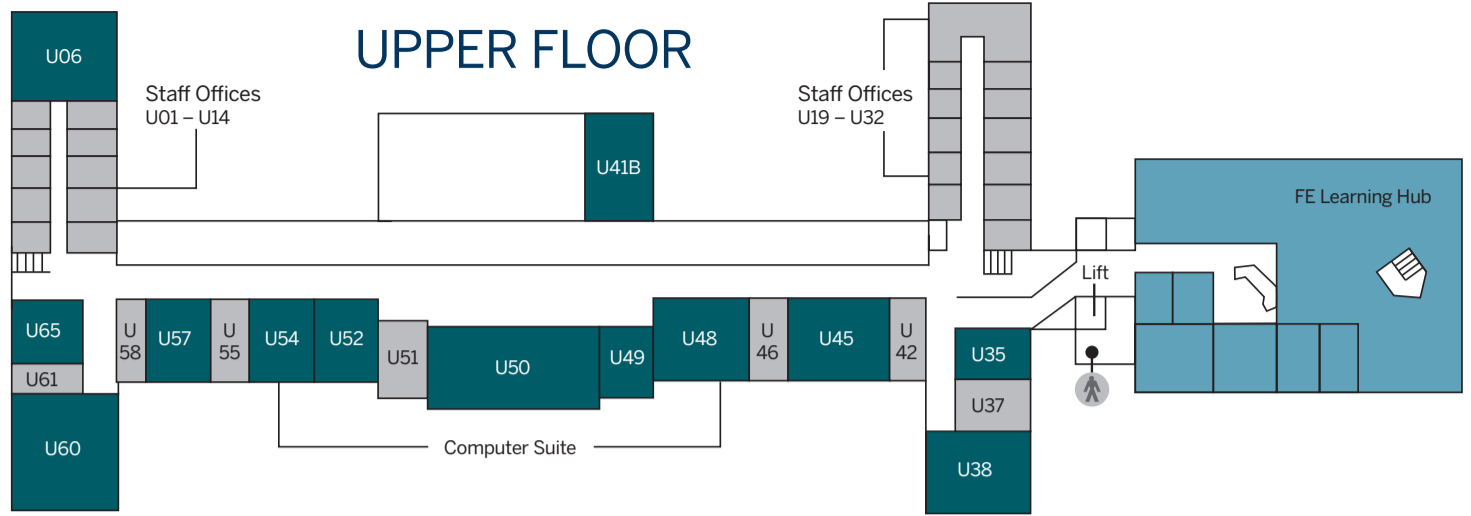

Main Building Map

- = Teaching Areas
- = Staff Offices
- = Study Areas

Lordship Campus Map