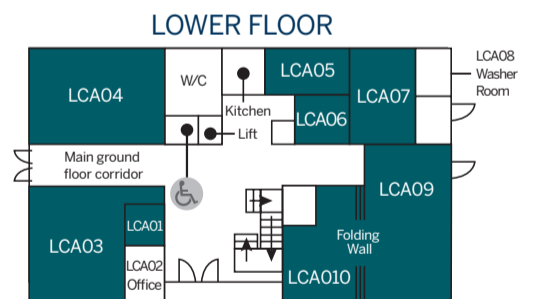

- 1: Reception & Main Building
- 2: Main Hall
- 3: Students' Union
- 4: Library
- 5: FE Learning Hub
- 6: Centre of Sport & Health
- 7: Garden Room Restaurant
- 8: Conference Suite
- 9: HE Hub
- 10: Maddison Hall of Residence
- 11: Tabor Hall of Residence
- 12: Hamilton Hall of Residence
- 13: Strutt Hall of Residence
- 14: Harvey Hall of Residence
- 15: Dent Hall of Residence
- 16: Gill Hall of Residence
- 17: Stoneysotts Offices
- 18: Tropical Green Houses
- 19: Amenity Landscape Building
- 20: Wilmott Building
- 21: Floristry Centre
- 22: Bar
- 23: Recreation and Fitness Centre
- 24: Multi Faith Room
- 25: Wellbeing Hub

LORDSHIP CAMPUS

- 1: Lordship Science Centre
- 2: Northumberland Lecture Theatre
- 3: Staff Centre
- 4: Lordship Tea Room and Pantry
- 5: Lordship Canine Centre A
- 6: Lordship Canine Centre B

Main Building Map

- = Teaching Areas
- = Staff Offices
- = Study Areas

Lordship Campus Map

Lordship Canine Centre A

Lordship Canine Centre B