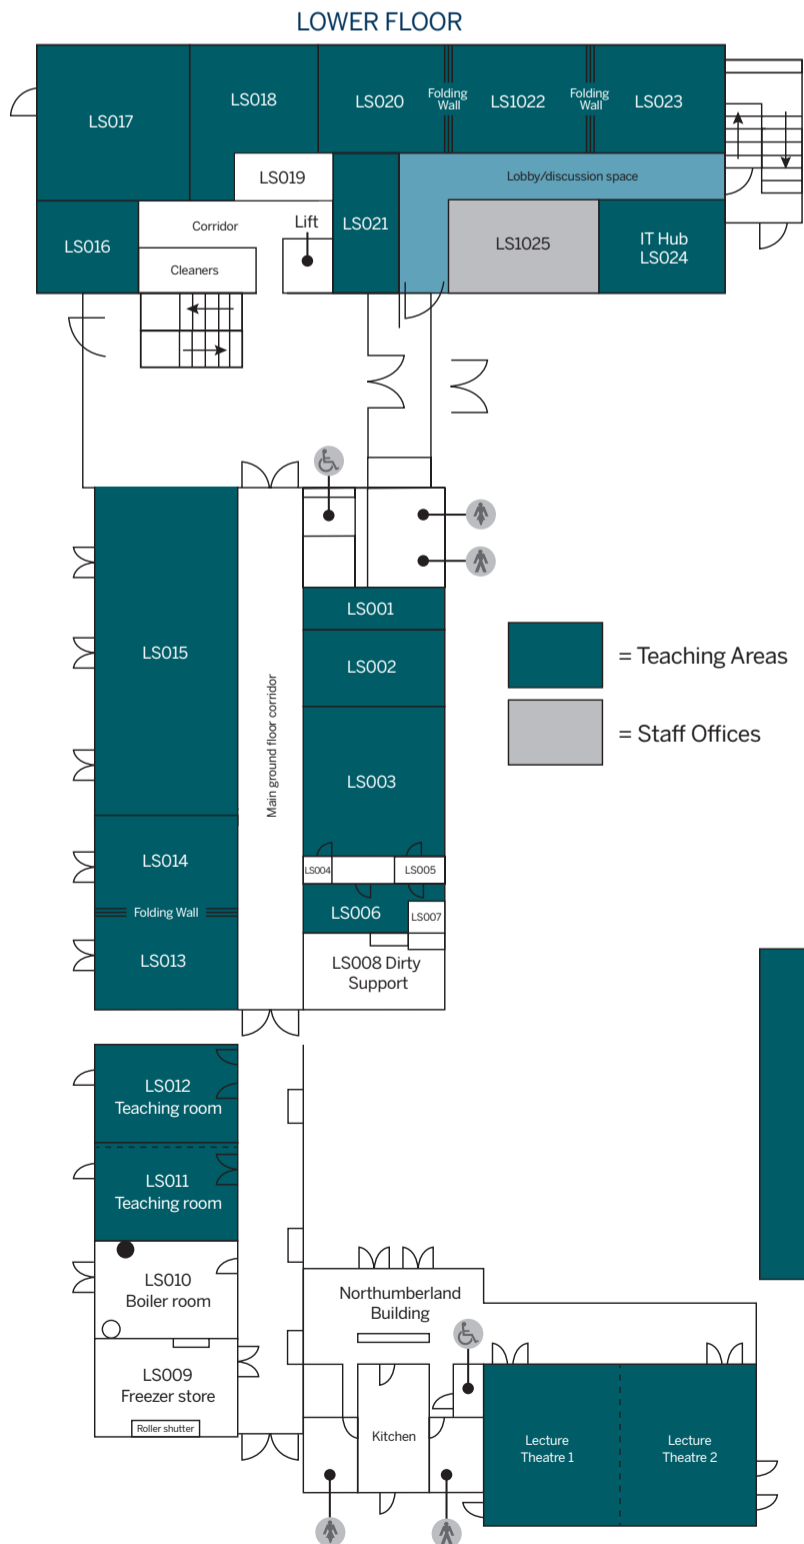

Campus Map

Scan the QR code for an online version.

KING'S LODGE CAMPUS

- 1: Pet Behaviour Academy
- 2: Engineering Block
- 3: Postharvest Building
- 4: Baroness Platt Building
- 5: Tythe Barn
- 6: Moat

MAIN CAMPUS

- 1: Reception & Main Building
- 2: Main Hall
- 3: Students' Union
- 4: Library
- 5: FE Learning Hub
- 6: Centre of Sport & Health
- 7: Garden Room Restaurant
- 8: Conference Suite
- 9: HE Hub
- 10: Maddison Hall of Residence
- 11: Tabor Hall of Residence
- 12: Hamilton Hall of Residence
- 13: Strutt Hall of Residence
- 14: Harvey Hall of Residence
- 15: Dent Hall of Residence
- 16: Gill Hall of Residence
- 17: Stoneysotts Offices
- 18: Tropical Green Houses
- 19: Amenity Landscape Building
- 20: Wilmott Building
- 21: Floristry Centre
- 22: Bar
- 23: Recreation and Fitness Centre
- 24: Multi Faith Room
- 25: Wellbeing Hub

LORDSHIP CAMPUS

- 1: Lordship Science Centre
- 2: Northumberland Lecture Theatre
- 3: Staff Centre
- 4: Lordship Tea Room and Pantry
- 5: Lordship Canine Centre A
- 6: Lordship Canine Centre B

Main Building Map

- = Teaching Areas
- = Staff Offices
- = Study Areas

Lordship Campus Map

Lordship Canine Centre A

Lordship Canine Centre B