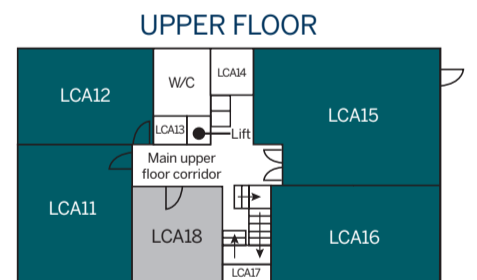

LORDSHIP CAMPUS

- 1: Lordship Science Centre
- 2: Northumberland Lecture Theatre
- 3: Staff Centre
- 4: Lordship Tea Room and Pantry
- 5: Lordship Canine Centre A
- 6: Lordship Canine Centre B

Main Building Map

- = Teaching Areas
- = Staff Offices
- = Study Areas

Lordship Campus Map

Lordship Canine Centre A

Lordship Canine Centre B