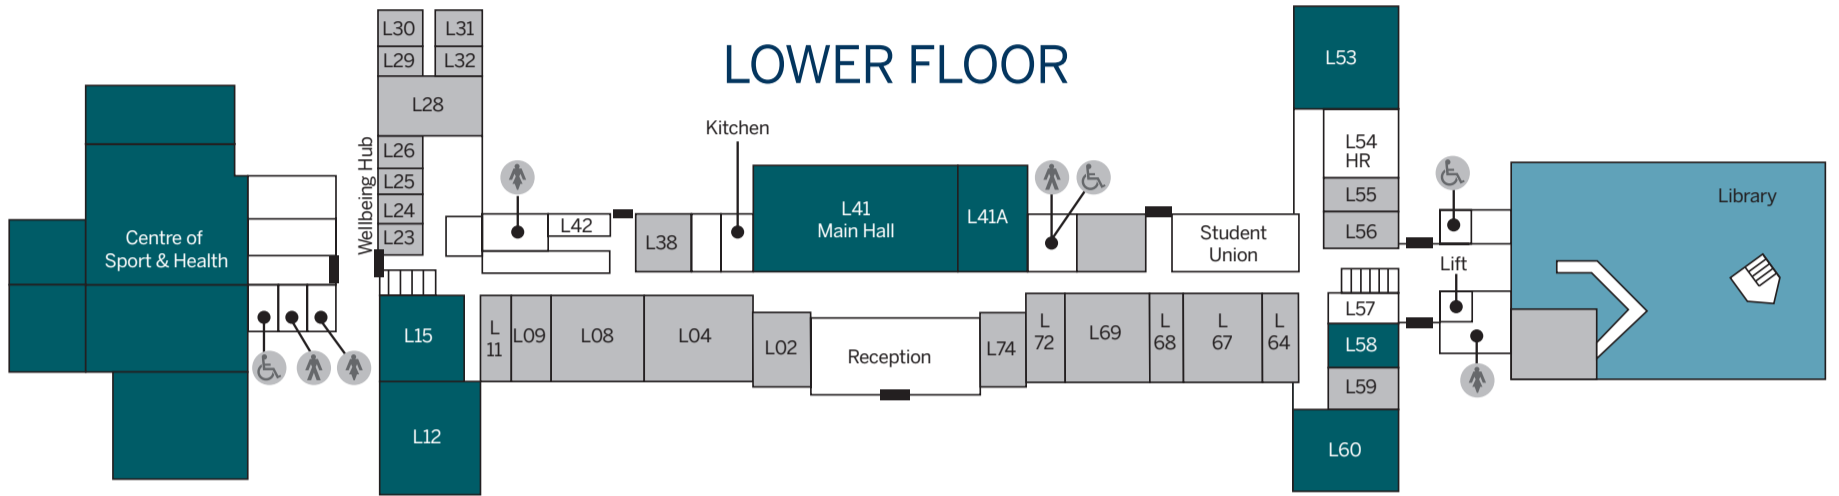

Campus Map

Scan the QR code for an online version.

KING'S LODGE CAMPUS

- 1: Pet Behaviour Academy
- 2: Engineering Block
- 3: Postharvest Building
- 4: Baroness Platt Building
- 5: Tythe Barn
- 6: Moat

MAIN CAMPUS

- 1: Reception & Main Building
- 2: Main Hall
- 3: Students' Union
- 4: Library
- 5: FE Learning Hub
- 6: Centre of Sport & Health
- 7: Garden Room Restaurant
- 8: Conference Suite
- 9: HE Hub
- 10: Maddison Hall of Residence
- 11: Tabor Hall of Residence
- 12: Hamilton Hall of Residence
- 13: Strutt Hall of Residence
- 14: Harvey Hall of Residence
- 15: Dent Hall of Residence
- 16: Gill Hall of Residence
- 17: Stoneysotts Offices
- 18: Tropical Green Houses
- 19: Amenity Landscape Building
- 20: Wilmott Building
- 21: Floristry Centre
- 22: Bar
- 23: Recreation and Fitness Centre
- 24: Multi Faith Room
- 25: Wellbeing Hub

LORDSHIP CAMPUS

- 1: Lordship Science Centre
- 2: Northumberland Lecture Theatre
- 3: Staff Centre
- 4: Lordship Tea Room and Pantry
- 5: Lordship Canine Centre A
- 6: Lordship Canine Centre B

Main Building Map

- = Teaching Areas
- = Staff Offices
- = Study Areas

Lordship Campus Map

Lordship Canine Centre A

Lordship Canine Centre B