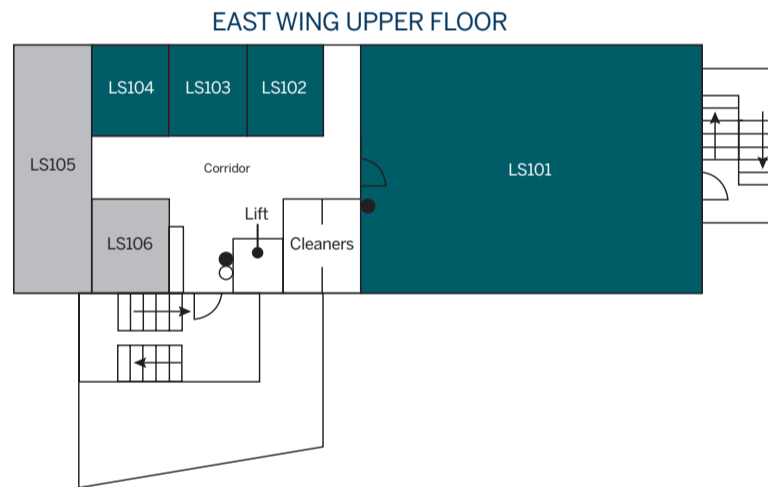

- 1: Reception & Main Building
- 2: Main Hall
- 3: Students' Union
- 4: Library
- 5: FE Learning Hub
- 6: Centre of Sport & Health
- 7: Garden Room Restaurant
- 8: Conference Suite
- 9: HE Hub
- 10: Maddison Hall of Residence
- 11: Tabor Hall of Residence
- 12: Hamilton Hall of Residence
- 13: Strutt Hall of Residence
- 14: Harvey Hall of Residence
- 15: Dent Hall of Residence
- 16: Gill Hall of Residence
- 17: Stoneysotts Offices
- 18: Tropical Green Houses
- 19: Amenity Landscape Building
- 20: Wilmott Building
- 21: Floristry Centre
- 22: Bar
- 23: Recreation and Fitness Centre
- 24: Multi Faith Room
- 25: Wellbeing Hub

LORDSHIP CAMPUS

- 1: Lordship Science Centre
- 2: Northumberland Lecture Theatre
- 3: Staff Centre
- 4: Lordship Tea Room and Pantry
- 5: Lordship Canine Centre A
- 6: Lordship Canine Centre B

Main Building Map

- = Teaching Areas
- = Staff Offices
- = Study Areas

Lordship Campus Map

Lordship Canine Centre A

Lordship Canine Centre B